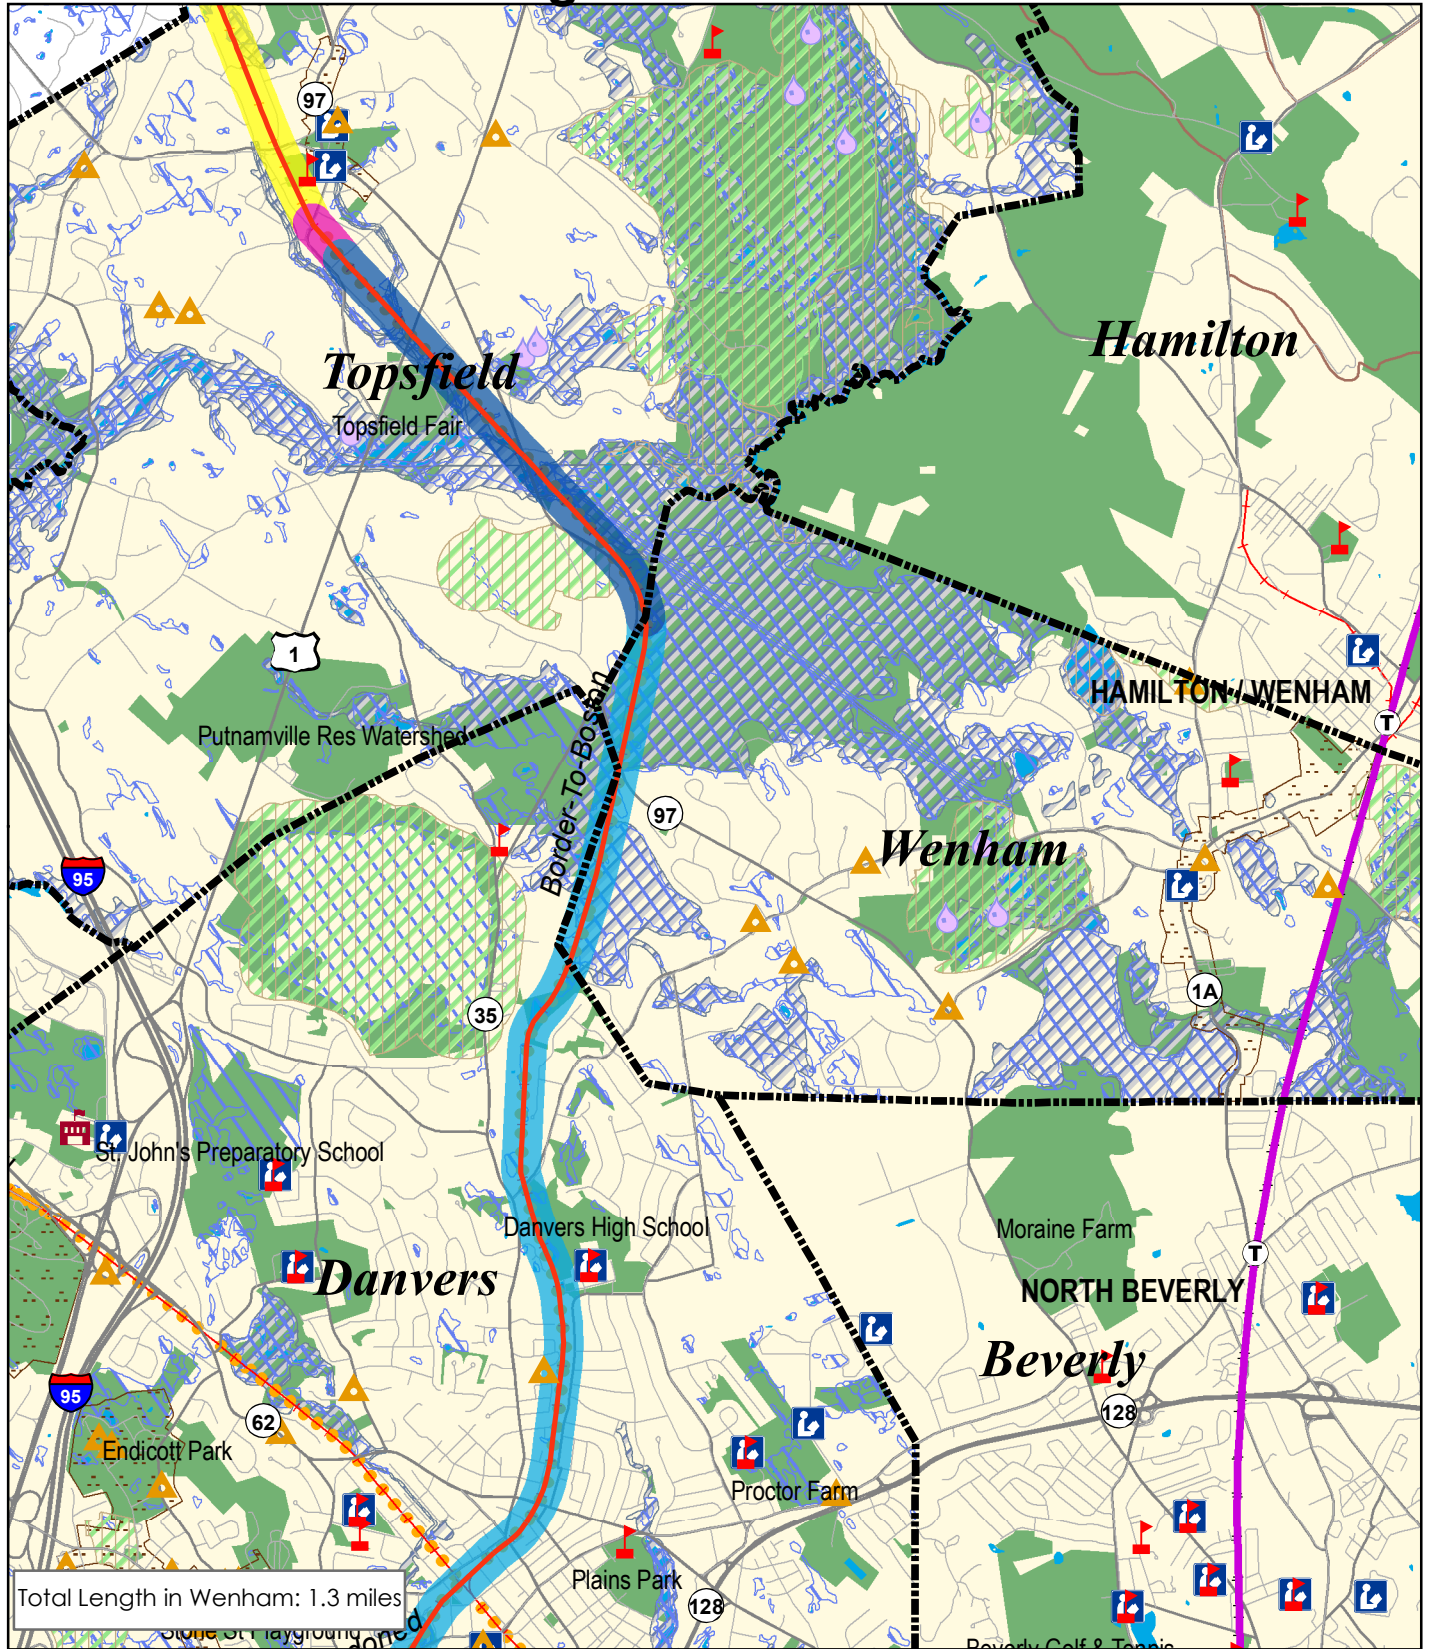

Border to Boston Trail Alignment - Wenham Section

Total Length in Wenham: 1.3 miles

- Schools
- Libraries
- Colleges
- Town boundaries

Regional Planning Agency

- MAPC
- MVPIC
- Railways**
 - Inactive or Unknown Status
 - Active Rail Service
 - Commuter Rail

Right-of-Way Control

- Local Ownership
- MBTA
- MBTA Lease Secured
- National Grid
- On-Road

Shared Use Paths

- Potential Path
- Existing Path
- Underway
- Bay Circuit Trail

Cultural Features

- Register of Historic Places (points)
- Register of Historic Place (areas)