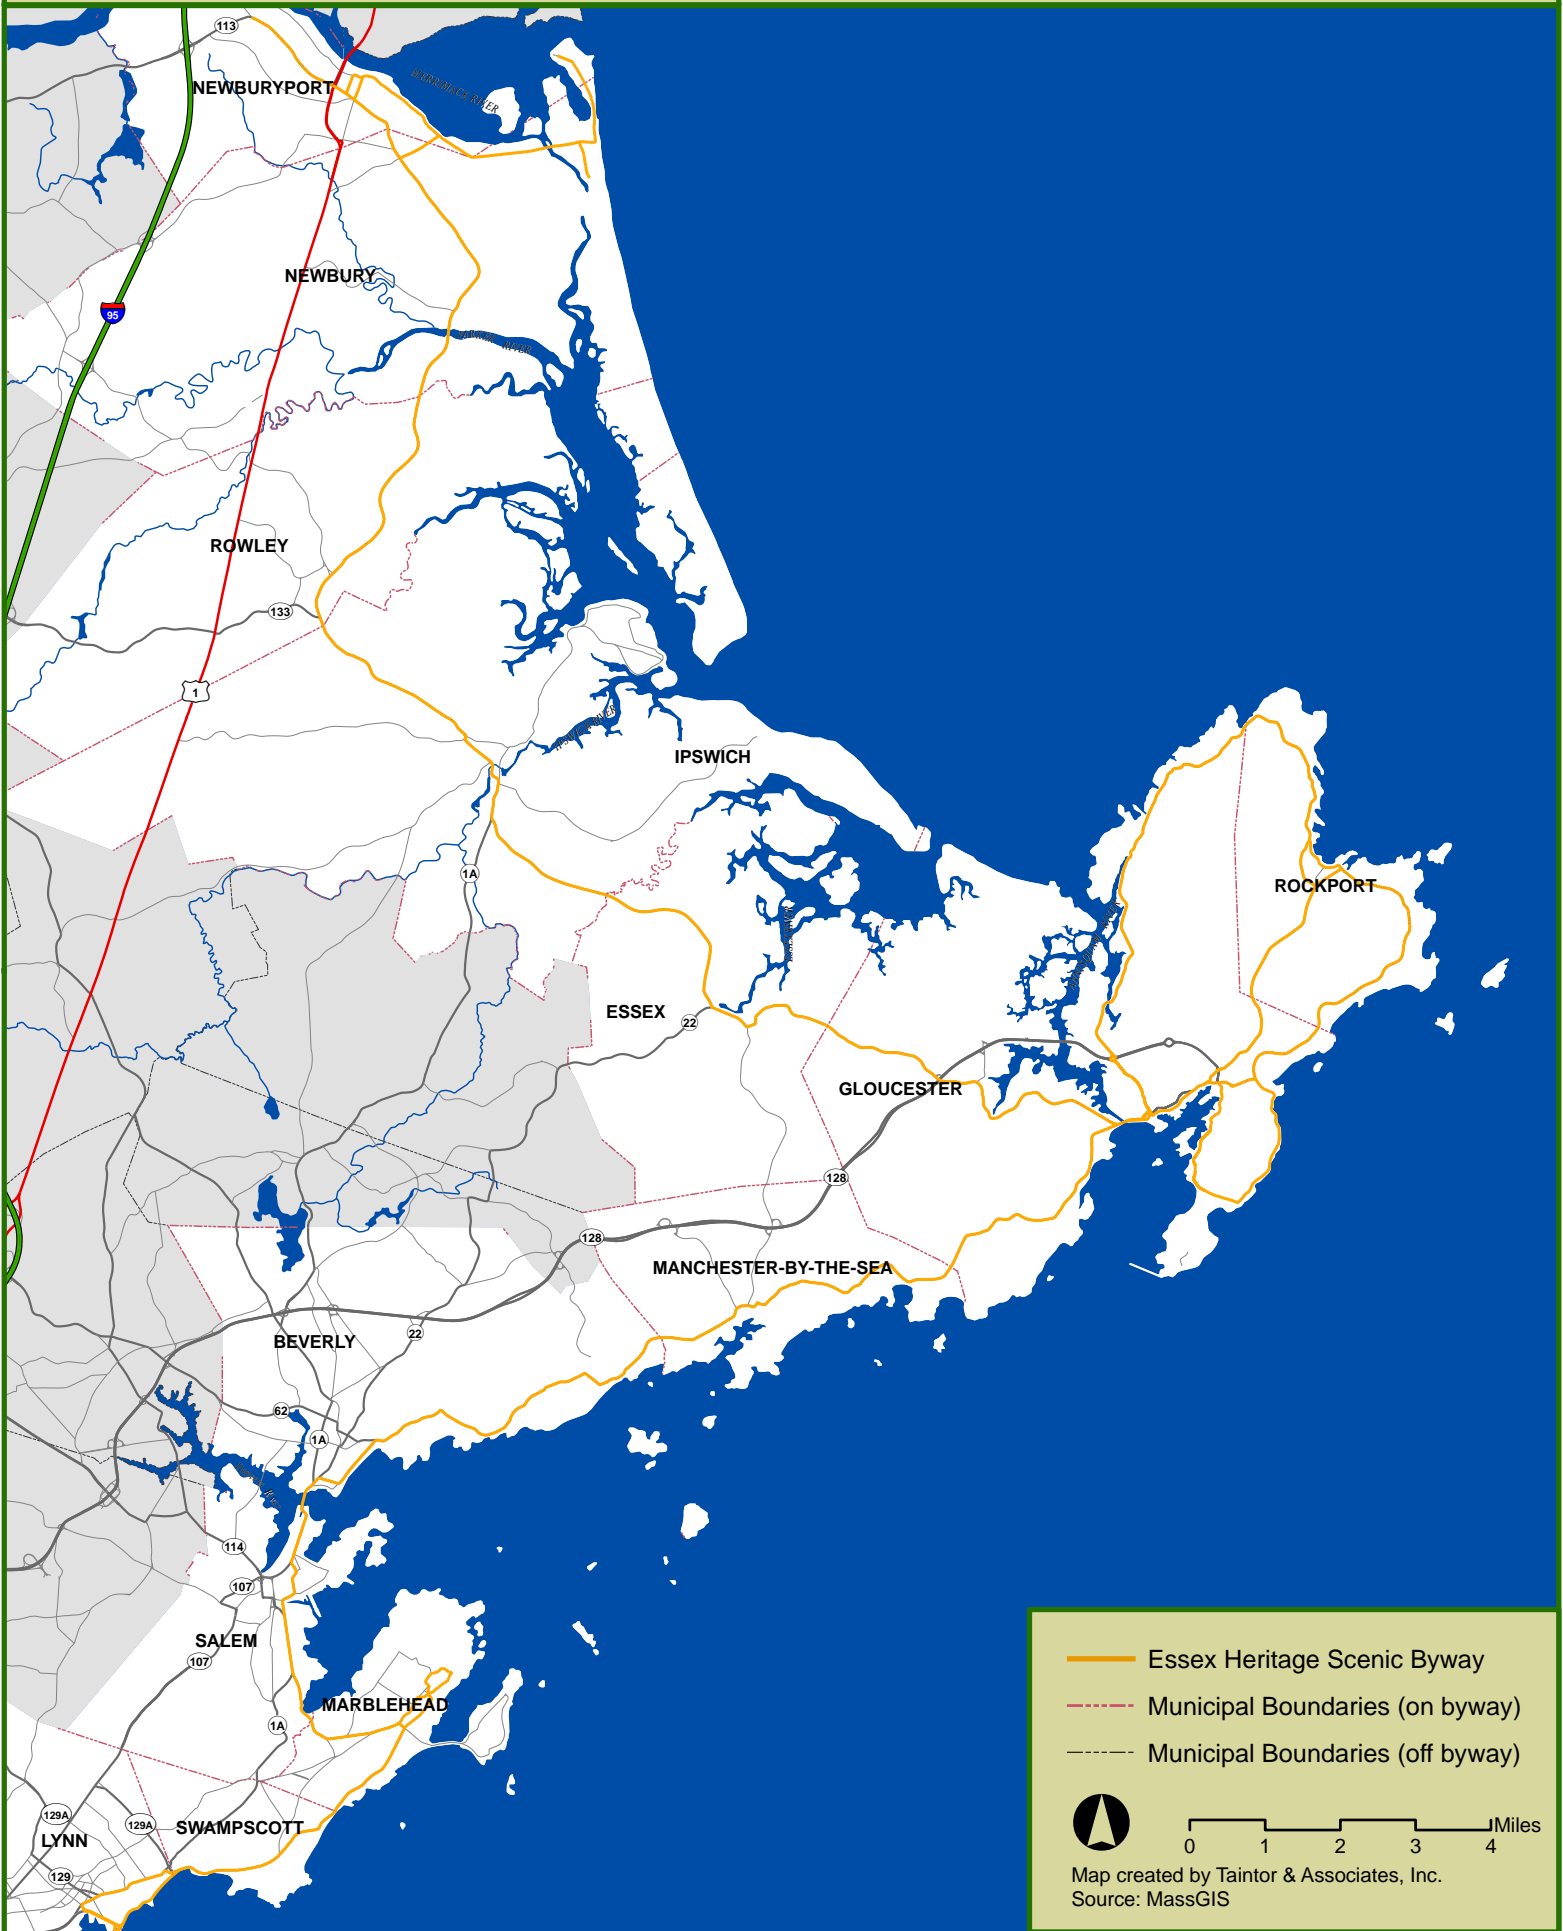

Essex Heritage Scenic Byway

Corridor Management Plan

- Essex Heritage Scenic Byway
- - - Municipal Boundaries (on byway)
- - - Municipal Boundaries (off byway)

Map created by Taintor & Associates, Inc.
Source: MassGIS